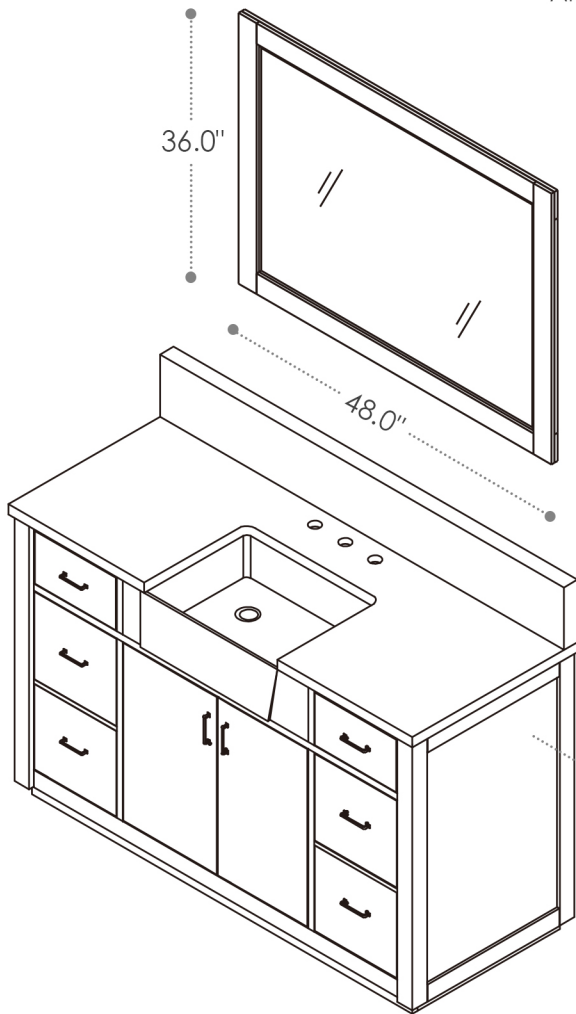

ALTAIR

FASHION BATHROOM LIFE

Altair Design, Inc.

Novago

60"W x 21"D

Bathroom Vanity

60"W×21"D×34"H inches

INSTALLATION SPECIFICATION

Item#	550060S		
Color	Weathered Pine		
Overall Dimension	60 in W x 21 in D x 34 in H		
Vanity Material	Solid wood and long-lasting plywood		
Hardware Finish	Zinc Alloy Matte Black		
Countertop Material	Composite Stone - Carrara White		
Number of Drawers	6 soft-closing drawers		
Number of Door	2 soft-closing doors	Shape	Rectangular
Top Thickness	0.8 inch	Installation Type	Freestanding
Assembly Required	No	Backsplash Height	4 inch
Faucet Hole Spacing(in.)	8 in. widespread	Sink	Single Undermount Sink

All measurements are approximate. Measurements may vary +/-1/2".
Does not include faucet, drain assembly, P-trap